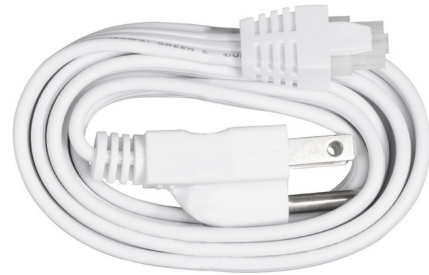

Lightology

lightology.com
866-954-4489
05-20-26

Project: _____

Company: _____

Location: _____ Fixture Type: _____

SPEC #: **AFX1126155**

Approved On: _____ Approved By: _____

Noble Pro 2 Lighting - Power Supply Cable By AFX

Description

Power up your under cabinet lighting setup with the highest quality materials. The 60 inch Noble Pro 2 & Koren Power Cord by AFX is designed to connect with AFX lighting systems to make your kitchen, workspace, or other countertop better illuminated. This power cord in white features a standard three-prong plug that doesn't require electrical hardwiring to install. A must have for easy, effective under cabinet lighting in your home or office.

Shown in white

Specifications

COLOR	N/A
BODY FINISH	White
WATTAGE	N/A
DIMMER	N/A
DIMENSIONS	60"L x 0.5"W x 0.25"H
BULB	N/A
COUNTRY OF ORIGIN	China

CLICK TO VIEW PRODUCT

Notes: