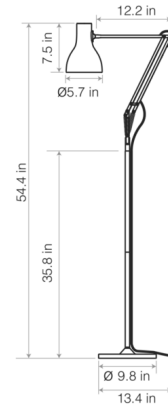

Specifications

COLOR	N/A
BODY FINISH	Multicolor
WATTAGE	6W
DIMMER	N/A
DIMENSIONS	16.9"W x 54.4"H x 9.8"D
BULB INCLUDED	1 x A19/Medium (E26)/6W/120V LED
COUNTRY OF ORIGIN	China

Technical Information

PRODUCT DIMENSIONS	Shade Dimensions: 5.7" Dia. x 7.5"H
LAMP LIFE	15000 hours
COLOR RENDERING	80 CRI
LAMP COLOR	2700K
LUMENS/WATT	78.33
LUMINOUS FLUX	470 lumens

Shown in multicolor

Max Horizontal Reach 28 in
Max Vertical Reach 70 in

CLICK TO VIEW PRODUCT

Notes: