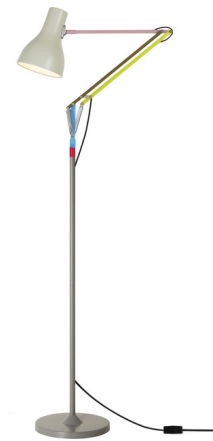

Lightology

lightology.com
866-954-4489
07-06-26

Project: _____
Company: _____
Location: _____ Fixture Type: _____
SPEC #: **AGP1126163**
Approved On: _____ Approved By: _____

Type 75 Floor Lamp Paul Smith Edition By Anglepoise

Description

The Type 75 Floor Lamp, Paul Smith Edition, is a collaboration of Anglepoise and Paul Smith that offers a sleek, timeless design that will tie seamlessly into a number of interior spaces. The adjustable head and arms direct light to where ever you need it. Choose from 6 different editions. Editions 1-4 have inline on/off switch; editions 5-6 have integrated on/off shade switch.

Specifications

COLOR	N/A
BODY FINISH	Multicolor
WATTAGE	6W
DIMMER	N/A
DIMENSIONS	16.9"W x 54.4"H x 9.8"D
BULB INCLUDED	1 x A19/Medium (E26)/6W/120V LED
COUNTRY OF ORIGIN	China

Technical Information

PRODUCT DIMENSIONS	Shade Dimensions: 5.7" Dia. x 7.5"H
LAMP LIFE	15000 hours
COLOR RENDERING	80 CRI
LAMP COLOR	2700K
LUMENS/WATT	78.33
LUMINOUS FLUX	470 lumens

Shown in multicolor

Max Horizontal Reach 28 in
Max Vertical Reach 70 in

CLICK TO VIEW PRODUCT

Notes: