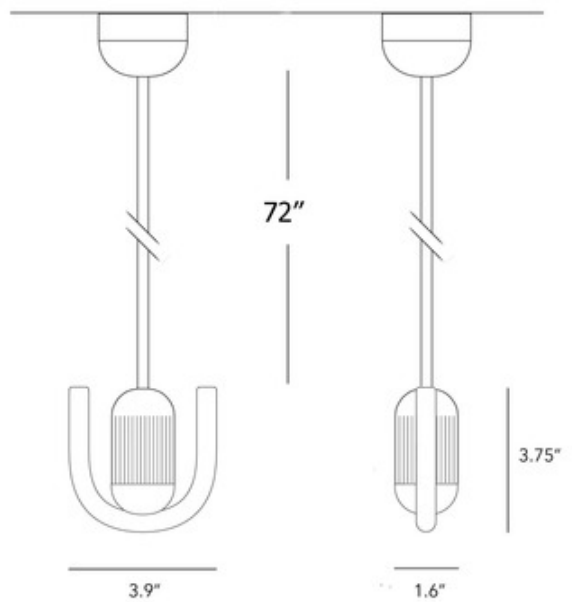

**BRAND**

BEEM

**DESCRIPTION**

The Smile 1 Pendant brings a distinct, decorative look to your interior space. The unique shaped bulb is fitted with a flexible filament to the ceramic base allowing 120 degrees of movement to make this piece your own. Beautiful as a stand alone, or group together for a bold look. Includes a Smile 1 bulb. May be used with an E26 base bulb of up to 40 watts.

*Shown in: Black / White*

<b>SHADE COLOR</b>	White
<b>BODY FINISH</b>	Black
<b>WATTAGE</b>	8W
<b>DIMMER</b>	Standard 120V
<b>DIMENSIONS</b>	3.9"W x 3.75"H x 1.6"D
<b>BULB INCLUDED</b>	
<b>LAMP</b>	1 x LED/Medium (E26)/8W/120V LED

*Technical Information*

<b>LUMINOUS FLUX</b>	350 lumens
<b>LUMENS/WATT</b>	43.75
<b>LAMP COLOR</b>	2700K
<b>COLOR RENDERING</b>	95 CRI
<b>LAMP LIFE</b>	25000 hours

<b>SPEC #</b>	BEE1126166
---------------	------------