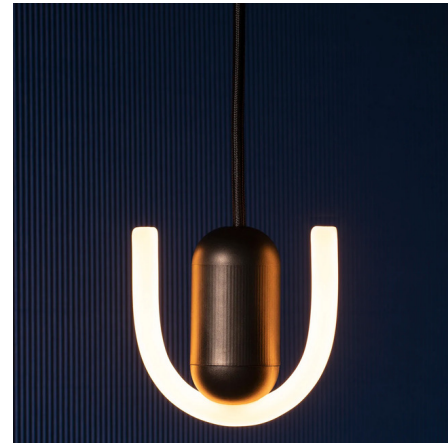

Lightology

lightology.com
866-954-4489
04-22-26

Project: _____

Company: _____

Location: _____ Fixture Type: _____

SPEC #: **BEE1126166**

Approved On: _____ Approved By: _____

Smile 1 Pendant

By BEEM

Description

The Smile 1 Pendant brings a distinct, decorative look to your interior space. The unique shaped bulb is fitted with a flexible filament to the ceramic base allowing 120 degrees of movement to make this piece your own. Beautiful as a stand alone, or group together for a bold look. Includes a Smile 1 bulb. May be used with an E26 base bulb of up to 40 watts.

Specifications

COLOR . . . . . White
BODY FINISH . . . . . Black
WATTAGE 8W
DIMMER . . . . . Standard 120V
DIMENSIONS . . . . . 3.9"W x 3.75"H x 1.6"D
BULB INCLUDED . . . . . 1 x LED/Medium (E26)/8W/120V LED
COUNTRY OF ORIGIN . . . . . United Kingdom

Technical Information

PRODUCT DIMENSIONS . . . . . Adjustable Cable Length: 72"
LAMP LIFE . . . . . 25000 hours
COLOR RENDERING . . . . . 95 CRI
LAMP COLOR 2700K
LUMENS/WATT 43.75
LUMINOUS FLUX . . . . . 350 lumens

Shown in black / white