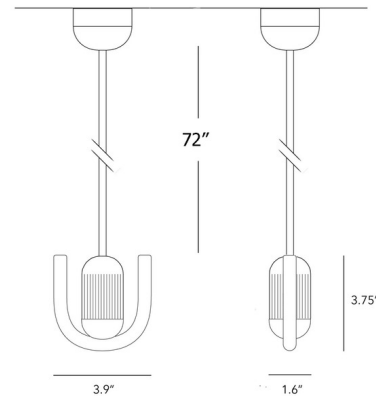

By BEEM

Description

The Smile 1 Pendant brings a distinct, decorative look to your interior space. The unique shaped bulb is fitted with a flexible filament to the ceramic base allowing 120 degrees of movement to make this piece your own. Beautiful as a stand alone, or group together for a bold look. Includes a Smile 1 bulb. May be used with an E26 base bulb of up to 40 watts.

Specifications

COLOR White
BODY FINISH Black
WATTAGE 8W
DIMMER Standard 120V
DIMENSIONS 3.9"W x 3.75"H x 1.6"D
BULB INCLUDED 1 x LED/Medium (E26)/8W/120V LED
COUNTRY OF ORIGIN United Kingdom

Technical Information

PRODUCT DIMENSIONS Adjustable Cable Length: 72"
LAMP LIFE 25000 hours
COLOR RENDERING 95 CRI
LAMP COLOR 2700K
LUMENS/WATT 43.75
LUMINOUS FLUX 350 lumens

Shown in black / white

CLICK TO VIEW PRODUCT

Notes: