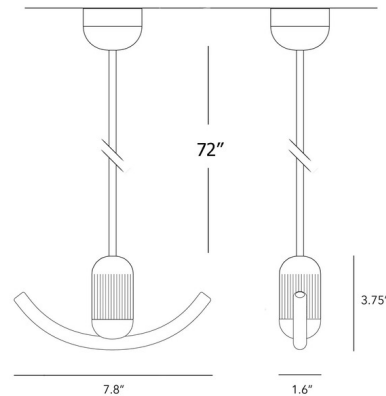

By BEEM

Description

The Smile 2 Pendant brings a distinct, decorative look to your interior space. The unique shaped bulb is fitted with a flexible filament to the ceramic base allowing 120 degrees of movement to make this piece your own. Beautiful as a stand alone, or group together for a bold look. Includes a Smile 2 bulb. May be used with an E26 base bulb of up to 40 watts.

Specifications

COLOR White
BODY FINISH Black
WATTAGE 8W
DIMMER Standard 120V
DIMENSIONS 7.8"W x 3.75"H x 1.6"D
BULB INCLUDED 1 x LED/Medium (E26)/8W/120V LED
COUNTRY OF ORIGIN United Kingdom

Technical Information

PRODUCT DIMENSIONS Adjustable Cable Length: 72"
LAMP LIFE 25000 hours
COLOR RENDERING 95 CRI
LAMP COLOR 2700K
LUMENS/WATT 43.75
LUMINOUS FLUX 350 lumens

Shown in black / white

CLICK TO VIEW PRODUCT

Notes: