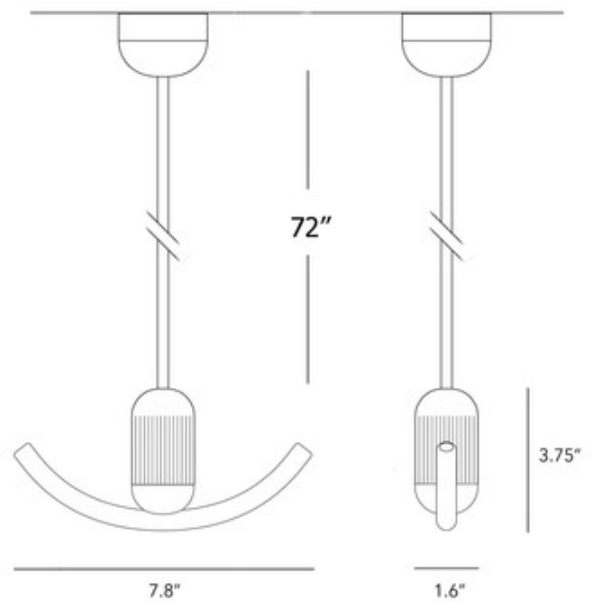

**BRAND**

BEEM

**DESCRIPTION**

The Smile 2 Pendant brings a distinct, decorative look to your interior space. The unique shaped bulb is fitted with a flexible filament to the ceramic base allowing 120 degrees of movement to make this piece your own. Beautiful as a stand alone, or group together for a bold look. Includes a Smile 2 bulb. May be used with an E26 base bulb of up to 40 watts.

*Shown in: Black / White*

<b>SHADE COLOR</b>	White
<b>BODY FINISH</b>	Black
<b>WATTAGE</b>	8W
<b>DIMMER</b>	Standard 120V
<b>DIMENSIONS</b>	7.8"W x 3.75"H x 1.6"D
<b>BULB INCLUDED</b>	
<b>LAMP</b>	1 x LED/Medium (E26)/8W/120V LED

*Technical Information*

<b>LUMINOUS FLUX</b>	350 lumens
<b>LUMENS/WATT</b>	43.75
<b>LAMP COLOR</b>	2700K
<b>COLOR RENDERING</b>	95 CRI
<b>LAMP LIFE</b>	25000 hours

**SPEC #** BEE1126167

COMPANY	PROJECT	FIXTURE TYPE	APPROVED BY	DATE