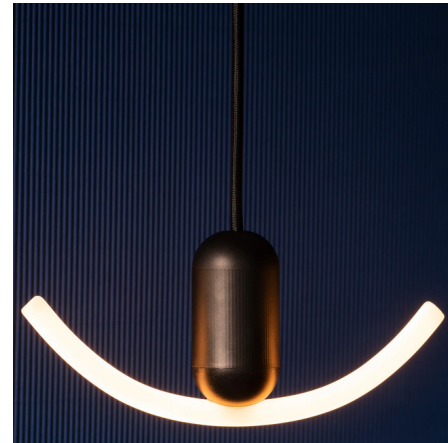

Lightology

lightology.com
866-954-4489
04-22-26

Project: _____

Company: _____

Location: _____ Fixture Type: _____

SPEC #: **BEE1126167**

Approved On: _____ Approved By: _____

Smile 2 Pendant

By BEEM

Description

The Smile 2 Pendant brings a distinct, decorative look to your interior space. The unique shaped bulb is fitted with a flexible filament to the ceramic base allowing 120 degrees of movement to make this piece your own. Beautiful as a stand alone, or group together for a bold look. Includes a Smile 2 bulb. May be used with an E26 base bulb of up to 40 watts.

Specifications

COLOR . . . . . White
BODY FINISH . . . . . Black
WATTAGE 8W
DIMMER . . . . . Standard 120V
DIMENSIONS . . . . . 7.8"W x 3.75"H x 1.6"D
BULB INCLUDED . . . . . 1 x LED/Medium (E26)/8W/120V LED
COUNTRY OF ORIGIN . . . . . United Kingdom

Technical Information

PRODUCT DIMENSIONS . . . . . Adjustable Cable Length: 72"
LAMP LIFE . . . . . 25000 hours
COLOR RENDERING . . . . . 95 CRI
LAMP COLOR 2700K
LUMENS/WATT 43.75
LUMINOUS FLUX . . . . . 350 lumens

Shown in black / white