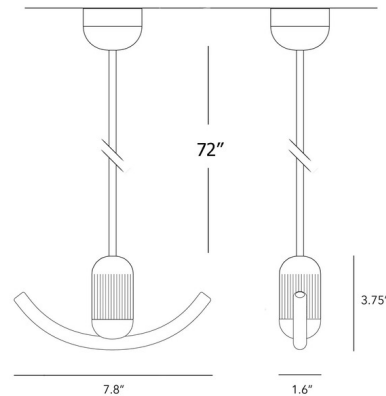

### Description

The Smile 2 Pendant brings a distinct, decorative look to your interior space. The unique shaped bulb is fitted with a flexible filament to the ceramic base allowing 120 degrees of movement to make this piece your own. Beautiful as a stand alone, or group together for a bold look. Includes a Smile 2 bulb. May be used with an E26 base bulb of up to 40 watts.

### Specifications

COLOR . . . . . White  
BODY FINISH . . . . . Black  
WATTAGE . . . . . 8W  
DIMMER . . . . . Standard 120V  
DIMENSIONS . . . . . 7.8"W x 3.75"H x 1.6"D  
BULB INCLUDED . . . . . 1 x LED/Medium (E26)/8W/120V LED  
COUNTRY OF ORIGIN . . . . . United Kingdom

### Technical Information

PRODUCT DIMENSIONS . . . . . Adjustable Cable Length: 72"  
LAMP LIFE . . . . . 25000 hours  
COLOR RENDERING . . . . . 95 CRI  
LAMP COLOR . . . . . 2700K  
LUMENS/WATT . . . . . 43.75  
LUMINOUS FLUX . . . . . 350 lumens