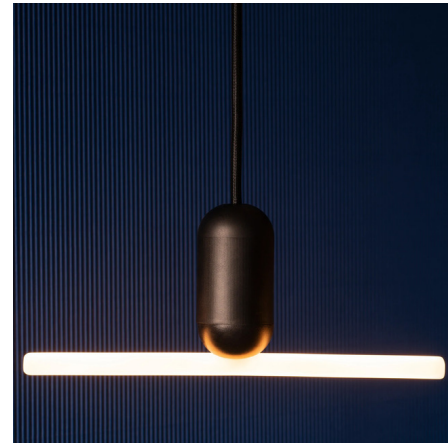

Lightology

lightology.com
866-954-4489
04-22-26

Project: _____

Company: _____

Location: _____ Fixture Type: _____

SPEC #: **BEE1126168**

Approved On: _____ Approved By: _____

Smile 3 Pendant

By BEEM

Description

The Smile 3 Pendant brings a distinct, decorative look to your interior space. The unique shaped bulb is fitted with a flexible filament to the ceramic base allowing 120 degrees of movement to make this piece your own. Beautiful as a stand alone, or group together for a bold look. Includes a Smile 3 bulb. May be used with an E26 base bulb of up to 40 watts.

Specifications

COLOR . . . . . White
BODY FINISH . . . . . Black
WATTAGE 8W
DIMMER . . . . . Standard 120V
DIMENSIONS . . . . . 8.6"W x 3.75"H x 1.6"D
BULB INCLUDED . . . . . 1 x LED/Medium (E26)/8W/120V LED
COUNTRY OF ORIGIN . . . . . United Kingdom

Technical Information

PRODUCT DIMENSIONS . . . . . Adjustable Cable Length: 72"
LAMP LIFE . . . . . 25000 hours
COLOR RENDERING . . . . . 95 CRI
LAMP COLOR 2700K
LUMENS/WATT 43.75
LUMINOUS FLUX . . . . . 350 lumens

Shown in black / white