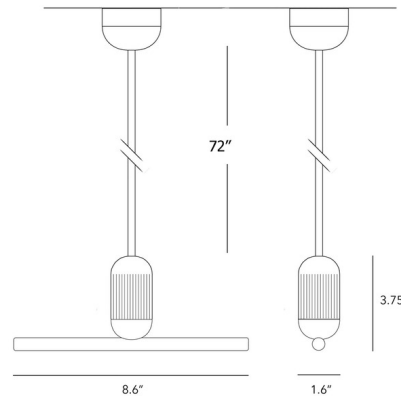

CLICK TO VIEW PRODUCT

Notes: