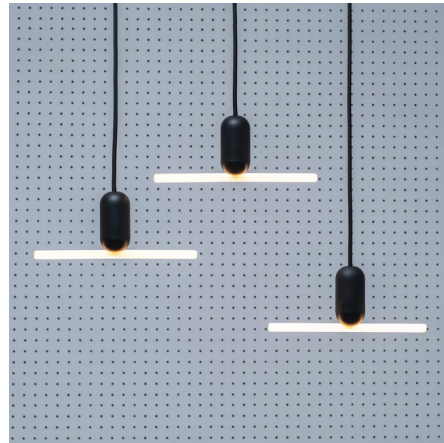

By BEEM

Description

The Smile 3 Bulb is for use with the Smile 3 Pendant, sold separately. LED 8 watts, E26 base, 95 CRI, 2700K, 350 lumens, and approximately 25,000 hours life.

Specifications

COLOR N/A
BODY FINISH White
WATTAGE 8W
DIMMER Standard 120V
DIMENSIONS 8.6"W x 2.36"H
BULB INCLUDED 1 x LED/Medium (E26)/8W/120V LED
COUNTRY OF ORIGIN United Kingdom

Technical Information

LAMP LIFE 25000 hours
COLOR RENDERING 95 CRI
LAMP COLOR 2700K
LUMENS/WATT 43.75
LUMINOUS FLUX 350 lumens

Shown in white

CLICK TO VIEW PRODUCT

Notes: