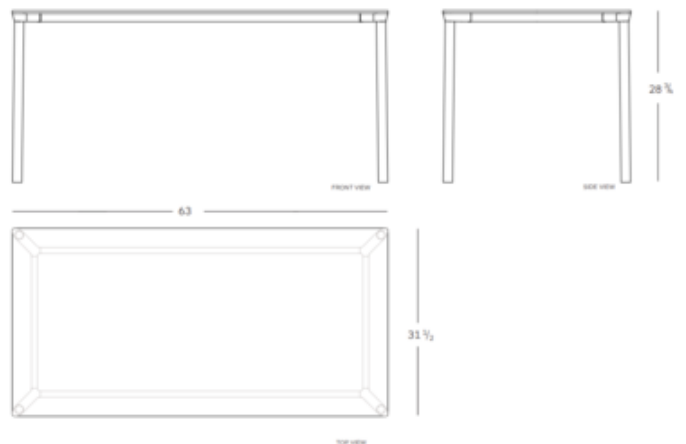

BRAND

Bernhardt Design

DESCRIPTION

The Monza Dining Table features aluminum legs and laminate top. Choose from white top/bottom, black top/bottom and white top/ash natural veneer legs. Note: White/white and black/black option can be used indoor and outdoor.

COLOR	Black
BODY FINISH	Black
WATTAGE	N/A
DIMMER	N/A
DIMENSIONS	63"W x 28.75"H x 31.5"D
LAMP	N/A

SPEC #

BER1126203

COMPANY

PROJECT

FIXTURE TYPE

APPROVED BY

DATE