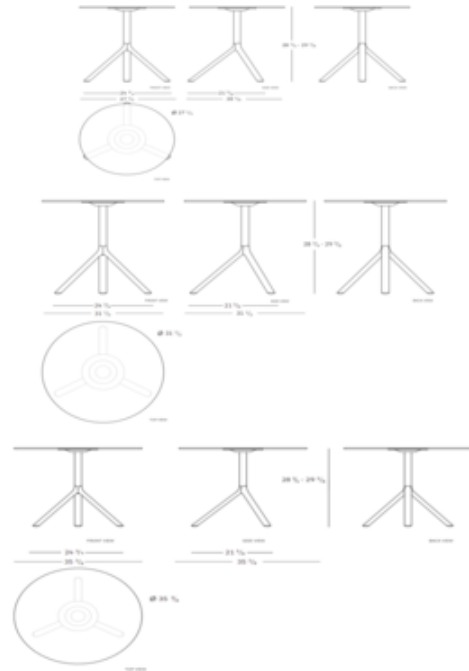

DESIGNER

Konstantin Grcic

BRAND

Bernhardt Design

DESCRIPTION

The Miura Foldable Cafe Table features a powder coated aluminum base and high pressure laminate top. For indoor and outdoor use. The table top's folding mechanism allows multiple tables to stack when not in use.

COLOR	Black
BODY FINISH	Black
WATTAGE	N/A
DIMMER	N/A
DIMENSIONS	27.5"W x 28.75"H x 27.5"D
LAMP	N/A

SPEC # BER1126215

COMPANY	PROJECT	FIXTURE TYPE	APPROVED BY	DATE