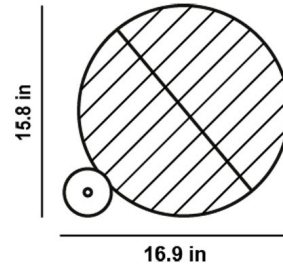

### Specifications

COLOR . . . . . Smoke Grey Triplex Opal Top Glass  
BODY FINISH . . . . . Glass Finish - Glossy  
WATTAGE . . . . . 40W  
DIMMER . . . . . Included  
DIMENSIONS . . . . . 16.9"W x 15.8"H  
INTEGRATED LED MODULE . . . . . 1 x LED/40W/24V LED  
COUNTRY OF ORIGIN . . . . . Czech Republic