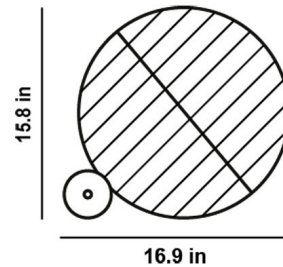

By Brokis

Description

The Geometric Table Lamp features a clean circle frame in Matte Black frame filled with two Brokis Glass semi-circle panes to diffuse light from an LED module. Choice of Glossy or Acid Etched glass.

Shown in glass finish - glossy / smoke grey triplex opal top glass

Specifications

COLOR Smoke Grey Triplex Opal Top Glass
BODY FINISH Glass Finish - Glossy
WATTAGE 40W
DIMMER Included
DIMENSIONS 16.9"W x 15.8"H
INTEGRATED LED MODULE 1 x LED/40W/24V LED
COUNTRY OF ORIGIN Czech Republic