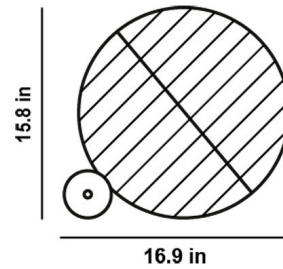

### Specifications

COLOR . . . . . Smoke Grey Triplex Opal Top Glass  
BODY FINISH . . . . . Glass Finish - Glossy  
WATTAGE . . . . . 40W  
DIMMER . . . . . Included  
DIMENSIONS . . . . . 16.9"W x 15.8"H  
INTEGRATED LED MODULE . . . . . 1 x LED/40W/24V LED  
COUNTRY OF ORIGIN . . . . . Czech Republic