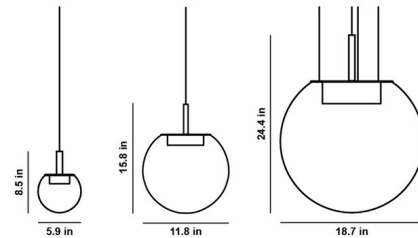

### Specifications

COLOR	Transparent Smoke Grey
BODY FINISH	Matte Black
WATTAGE	4.6W
DIMMER	Not Dimmable
DIMENSIONS	5.9"W x 8.5"H
INTEGRATED LED MODULE	1 x LED/4.6W/24V LED
COUNTRY OF ORIGIN	Czech Republic

### Technical Information

PRODUCT DIMENSIONS	Canopy: 6.7" diameter
COLOR RENDERING	90 CRI
LAMP COLOR	2700K
LUMENS/WATT	113.91
LUMINOUS FLUX	524 lumens

CLICK TO VIEW PRODUCT

Notes: