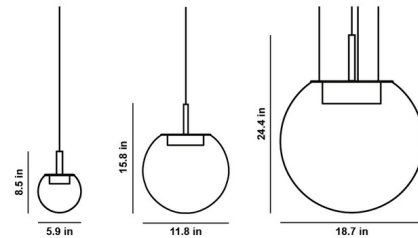

Description

The Orbis Pendant is a stylish take on the classic globe pendant with a handblown glass globe that has been severed across the top and capped with a metal disc. While Orbis is minimalist in appearance, it elevates the ambiance of its surroundings with its pleasant LED illumination, especially when installed in a grouping of multiple fixtures.

Shown in matte black / transparent smoke grey

Specifications

COLOR Transparent Smoke Grey
BODY FINISH Matte Black
WATTAGE 4.6W
DIMMER Not Dimmable
DIMENSIONS 5.9"W x 8.5"H
INTEGRATED LED MODULE 1 x LED/4.6W/24V LED
COUNTRY OF ORIGIN Czech Republic

Technical Information

PRODUCT DIMENSIONS Canopy: 6.7" diameter
COLOR RENDERING 90 CRI
LAMP COLOR 2700K
LUMENS/WATT 113.91
LUMINOUS FLUX 524 lumens

CLICK TO VIEW PRODUCT

Notes: