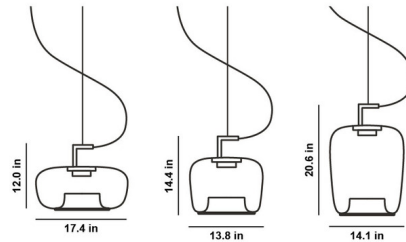

Specifications

COLOR Transparent Smoke Grey
BODY FINISH Matte Black
WATTAGE 9W
DIMMER Not Dimmable
DIMENSIONS 17.4"W x 12"H
INTEGRATED LED MODULE 1 x LED/9W/24V LED
COUNTRY OF ORIGIN Czech Republic

Technical Information

PRODUCT DIMENSIONS Canopy: 7.1" diameter
COLOR RENDERING 90 CRI
LAMP COLOR 2700K
LUMENS/WATT 118.22
LUMINOUS FLUX 1064 lumens

Shown in matte black / transparent smoke grey

CLICK TO VIEW PRODUCT

Notes: