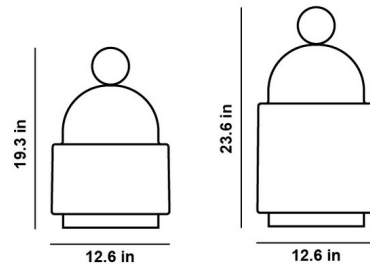

### Specifications

COLOR . . . . . Transparent Smoke Grey  
BODY FINISH . . . . . Matte Black  
WATTAGE . . . . . 4W  
DIMMER . . . . . Included  
DIMENSIONS . . . . . 12.6"W x 19.3"H  
INTEGRATED LED MODULE . . . . . 1x LED/4W/5V LED  
COUNTRY OF ORIGIN . . . . . Czech Republic