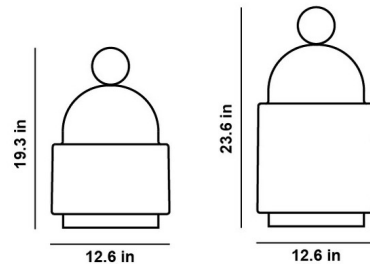

CLICK TO VIEW PRODUCT

Notes: