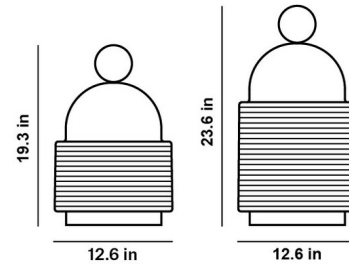

Shown in copper / transparent smoke grey

Specifications

COLOR Transparent Smoke Grey
BODY FINISH Copper
WATTAGE 4W
DIMMER Included
DIMENSIONS 12.6"W x 19.3"H
INTEGRATED LED MODULE 1x LED/4W/5V LED
COUNTRY OF ORIGIN Czech Republic