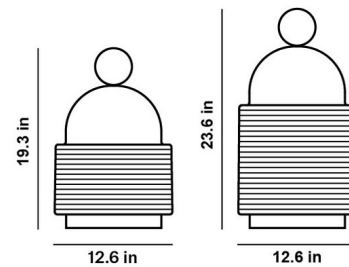

Shown in copper / transparent smoke grey

Specifications

COLOR Transparent Smoke Grey
BODY FINISH Copper
WATTAGE 4W
DIMMER Included
DIMENSIONS 12.6"W x 19.3"H
INTEGRATED LED MODULE 1x LED/4W/5V LED
COUNTRY OF ORIGIN Czech Republic