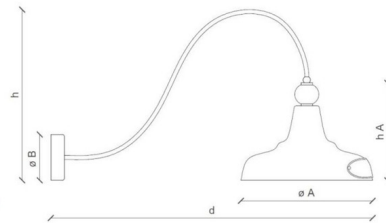

Description

The Grunge Wall Sconce brings a vintage look with an industrial vibe to your interior space. The nostalgic design can be placed in a variety of interior styles from farmhouse to traditional. A rusted iron shade is accented with a ceramic emblem and ball accent, in a variety of finishes.

Specifications

COLOR	Rusted Metal
BODY FINISH	Vintage White
WATTAGE	60W
DIMMER	Standard 120V
DIMENSIONS	13.77"W x 17.71"H x 33.46"D
BULB NOT INCLUDED	1 x Edison/Medium (E26)/60W/120V Incandescent
OTHER BULB OPTIONS	1 x A19/Medium (E26)/120V Incandescent 1 x A19/Medium (E26)/120V LED 1 x Edison/Medium (E26)/120V LED
COUNTRY OF ORIGIN	Italy

Shown in vintage white / rusted metal

h	17.71"
h A	11.81"
ø A	13.77"
ø B	4.72"
d	33.46"

CLICK TO VIEW PRODUCT

Notes: