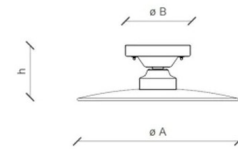

Description

The Retro B and W Ceiling Light Fixture adds a clean vintage look to your interior space. The iron shade, that hangs off a ceramic base, is lined in White to reflect light across your room.

Shown in white / black

h	3.93"
Ø A	11.81"
Ø B	4.92"

Specifications

COLOR Black
 BODY FINISH White
 WATTAGE 75W
 DIMMER Standard 120V
 DIMENSIONS 11.81"W x 3.94"H
 BULB NOT INCLUDED 1 x A19/Medium (E26)/75W/120V Incandescent
 OTHER BULB OPTIONS 1 x A19/Medium (E26)/120V LED
 COUNTRY OF ORIGIN Italy