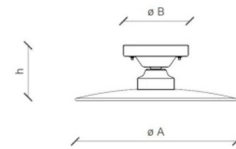

Description

The Retro B and W Ceiling Light Fixture adds a clean vintage look to your interior space. The iron shade, that hangs off a ceramic base, is lined in White to reflect light across your room.

Shown in white / black

h	3.93"
Ø A	11.81"
Ø B	4.92"

Specifications

COLOR Black
 BODY FINISH White
 WATTAGE 75W
 DIMMER Standard 120V
 DIMENSIONS 11.81"W x 3.94"H
 BULB NOT INCLUDED 1 x A19/Medium (E26)/75W/120V Incandescent
 OTHER BULB OPTIONS 1 x A19/Medium (E26)/120V LED
 COUNTRY OF ORIGIN Italy