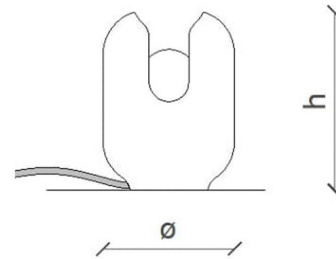

Description

The Batucada Table Lamp adds a unique look to your interior space. The body of this lamp can resemble a variety of things from different angles. The bulb peeking out casts warm shadows across your room. On/Off switch is located on the cord.

Specifications

COLOR Poke Orange
BODY FINISH N/A
WATTAGE 40W
DIMMER N/A
DIMENSIONS 5.71"W x 7.87"H
BULB NOT INCLUDED 1 x A19/Medium (E26)/40W/120V Incandescent
OTHER BULB OPTIONS 1 x A19/Medium (E26)/120V LED
COUNTRY OF ORIGIN Italy

Technical Information

PRODUCT DIMENSIONS Cord: 59"

Shown in poke orange

Height	7.87"
Ø	5.71"

CLICK TO VIEW PRODUCT

Notes: