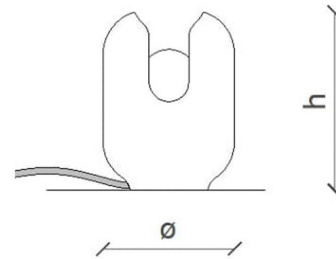

Description

The Batucada Table Lamp adds a unique look to your interior space. The body of this lamp can resemble a variety of things from different angles. The bulb peeking out casts warm shadows across your room. On/Off switch is located on the cord.

Specifications

COLOR	Poke Orange
BODY FINISH	N/A
WATTAGE	40W
DIMMER	N/A
DIMENSIONS	5.71"W x 7.87"H
BULB NOT INCLUDED	1 x A19/Medium (E26)/40W/120V Incandescent
OTHER BULB OPTIONS	1 x A19/Medium (E26)/120V LED
COUNTRY OF ORIGIN	Italy

Technical Information

PRODUCT DIMENSIONS	Cord: 59"
--------------------	-----------

Shown in poke orange

Height	7.87"
Ø	5.71"

CLICK TO VIEW PRODUCT

Notes: