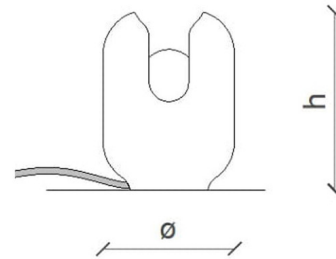

By Ferroluce

Description

The Batucada Table Lamp adds a unique look to your interior space. The body of this lamp can resemble a variety of things from different angles. The bulb peeking out casts warm shadows across your room. On/Off switch is located on the cord.

Shown in turquoise

Height	7.87"
Ø	5.71"

Specifications

COLOR Turquoise
BODY FINISH N/A
WATTAGE 40W
DIMMER N/A
DIMENSIONS 5.71"W x 7.87"H
BULB NOT INCLUDED 1 x A19/Medium (E26)/40W/120V Incandescent
OTHER BULB OPTIONS 1 x A19/Medium (E26)/120V LED
COUNTRY OF ORIGIN Italy