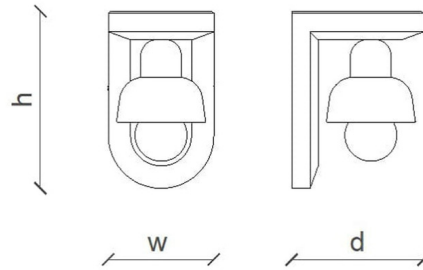

<b>Height</b>	8.66"
<b>Width</b>	5.12"
<b>Depth</b>	6.50"

### Specifications

COLOR . . . . . Turquoise / Poke Orange  
 BODY FINISH . . . . . N/A  
 WATTAGE . . . . . 7W  
 DIMMER . . . . . Standard 120V  
 DIMENSIONS . . . . . 5.12"W x 8.66"H x 6.5"D  
 BULB NOT INCLUDED . . . . . 1 x A19/Medium (E26)/7W/120V LED  
 COUNTRY OF ORIGIN . . . . . Italy