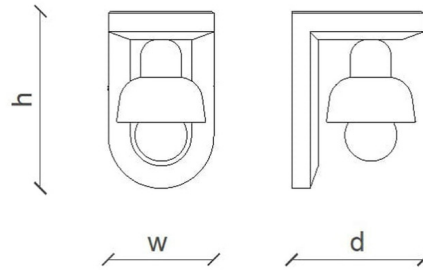

Description

The Berimbau Wall Sconce brings a bold decorative look to your interior space. The combination of colors makes this piece perfect in virtually any style room.

Shown in sage green / cream

Height	8.66"
Width	5.12"
Depth	6.50"

Specifications

COLOR Sage Green / Cream
 BODY FINISH N/A
 WATTAGE 7W
 DIMMER Standard 120V
 DIMENSIONS 5.12"W x 8.66"H x 6.5"D
 BULB NOT INCLUDED 1 x A19/Medium (E26)/7W/120V LED
 COUNTRY OF ORIGIN Italy