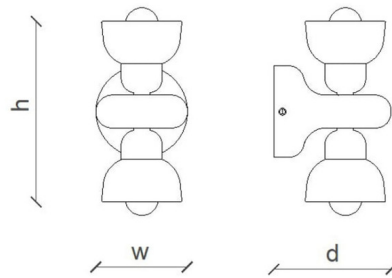

Description

The Berimbau Double Wall Sconce brings a clean decorative look to your interior space. The unique shaped ceramic shades cast a warm glow of light both upwards and downwards.

Shown in poke orange

Height	10.00"
Width	5.12"
Depth	6.30"

Specifications

COLOR N/A
 BODY FINISH Poke Orange
 WATTAGE 10W
 DIMMER Standard 120V
 DIMENSIONS 5.12"W x 10"H x 6.3"D
 BULB NOT INCLUDED 2 x G16.5/Candelabra (E12)/5W/120V LED
 COUNTRY OF ORIGIN Italy