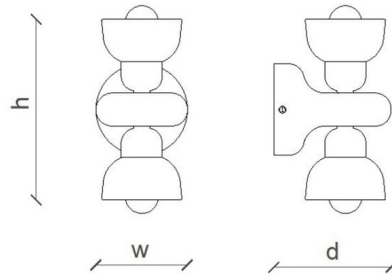

Description

The Berimbau Double Wall Sconce brings a clean decorative look to your interior space. The unique shaped ceramic shades cast a warm glow of light both upwards and downwards.

Shown in poke orange

Height	10.00"
Width	5.12"
Depth	6.30"

Specifications

COLOR N/A
 BODY FINISH Poke Orange
 WATTAGE 10W
 DIMMER Standard 120V
 DIMENSIONS 5.12"W x 10"H x 6.3"D
 BULB NOT INCLUDED 2 x G16.5/Candelabra (E12)/5W/120V LED
 COUNTRY OF ORIGIN Italy