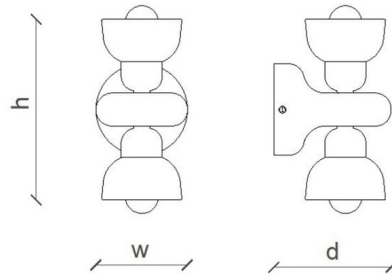

Description

The Berimbau Double Wall Sconce brings a clean decorative look to your interior space. The unique shaped ceramic shades cast a warm glow of light both upwards and downwards.

Shown in turquoise

Height	10.00"
Width	5.12"
Depth	6.30"

Specifications

COLOR N/A
 BODY FINISH Turquoise
 WATTAGE 10W
 DIMMER Standard 120V
 DIMENSIONS 5.12"W x 10"H x 6.3"D
 BULB NOT INCLUDED 2 x G16.5/Candelabra (E12)/5W/120V LED
 COUNTRY OF ORIGIN Italy