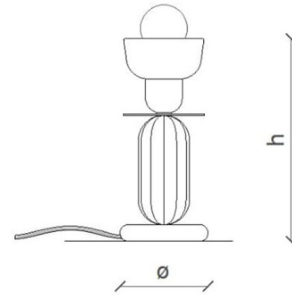

### Description

The Berimbau Tall Table Lamp brings a bold decorative look to your interior space. The combination of colors, with a Crema base and accent, makes this piece perfect in virtually any style room. On/Off switch is located on the cord.

Shown in turquoise / poke orange

<b>Height</b>	11.6"
<b>Ø</b>	4.72"

### Specifications

COLOR . . . . . Turquoise / Poke Orange  
 BODY FINISH . . . . . N/A  
 WATTAGE . . . . . 7W  
 DIMMER . . . . . N/A  
 DIMENSIONS . . . . . 4.72"W x 11.61"H  
 BULB NOT INCLUDED . . . . . 1 x A19/Medium (E26)/7W/120V LED  
 COUNTRY OF ORIGIN . . . . . Italy