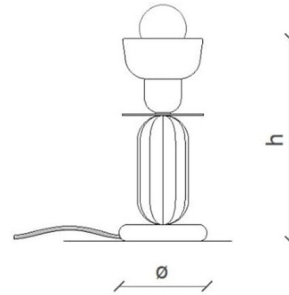

Description

The Berimbau Tall Table Lamp brings a bold decorative look to your interior space. The combination of colors, with a Crema base and accent, makes this piece perfect in virtually any style room. On/Off switch is located on the cord.

Shown in sage green / sand gray

Height	11.6"
Ø	4.72"

Specifications

COLOR Sage Green / Sand Gray
BODY FINISH N/A
WATTAGE 7W
DIMMER N/A
DIMENSIONS 4.72"W x 11.61"H
BULB NOT INCLUDED 1 x A19/Medium (E26)/7W/120V LED
COUNTRY OF ORIGIN Italy

Technical Information

PRODUCT DIMENSIONS Cord: 59"

CLICK TO VIEW PRODUCT

Notes: