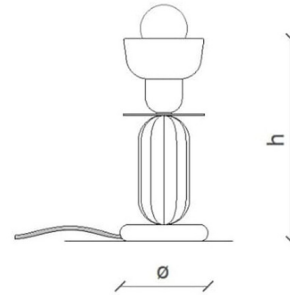

Description

The Berimbau Tall Table Lamp brings a bold decorative look to your interior space. The combination of colors, with a Crema base and accent, makes this piece perfect in virtually any style room. On/Off switch is located on the cord.

Shown in sage green / sand gray

Height	11.6"
Ø	4.72"

Specifications

COLOR Sage Green / Sand Gray
 BODY FINISH N/A
 WATTAGE 7W
 DIMMER N/A
 DIMENSIONS 4.72"W x 11.61"H
 BULB NOT INCLUDED 1 x A19/Medium (E26)/7W/120V LED
 COUNTRY OF ORIGIN Italy

Technical Information

PRODUCT DIMENSIONS Cord: 59"

CLICK TO VIEW PRODUCT

Notes: