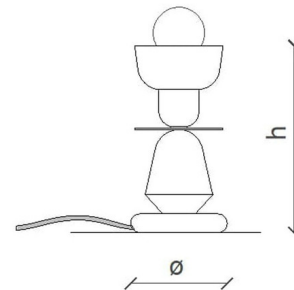

Shown in mocha / turquoise

<b>Height</b>	9.45"
<b>Ø</b>	4.72"

### Specifications

COLOR . . . . . Mocha / Turquoise  
 BODY FINISH . . . . . N/A  
 WATTAGE . . . . . 40W  
 DIMMER . . . . . N/A  
 DIMENSIONS . . . . . 4.72"W x 9.45"H  
 BULB NOT INCLUDED . . . . . 1 x A19/Medium (E26)/40W/120V Incandescent  
 OTHER BULB OPTIONS . . . . . 1 x A19/Medium (E26)/120V LED  
 COUNTRY OF ORIGIN . . . . . Italy

### Technical Information

PRODUCT DIMENSIONS . . . . . Cord: 59"

CLICK TO VIEW PRODUCT

Notes: