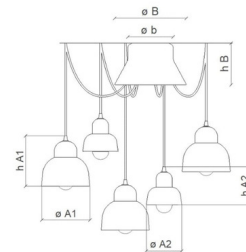

Specifications

COLOR	Mocha
BODY FINISH	N/A
WATTAGE	170W
DIMMER	Standard 120V
DIMENSIONS	5.91"W x 6.3"H
BULB NOT INCLUDED	3 x A19/Medium (E26)/40W/120V Incandescent
BULB NOT INCLUDED	2 x G16.5/Candelabra (E12)/25W/120V Incandescent
COUNTRY OF ORIGIN	Italy

Technical Information

PRODUCT DIMENSIONS	Max Adjustable Length: 63"
--------------------	----------------------------

Shown in mocha

ø b	5.51"
ø B	8.66"
h b	5.12"
ø A1 lampshade	5.91"
H A1 lampshade	6.30"
ø A2 lampshade	4.33"
H A2 lampshade	4.72"
Cable Length	63.00" (max for each pendant)