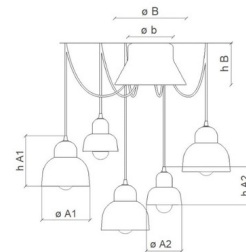

Description

The Berimbau Multi Light Pendant brings a bold decorative look to your interior space. Solid, or a combination of colors, in two sizes make this piece perfect in virtually any style room. Includes ceiling hooks to hang each pendant to your desired look. Includes a Crema canopy and hooks.

Shown in cream / mocha / turquoise

Ø b	5.51"
Ø B	8.66"
h B	5.12"
Ø A1 lampshade	5.91"
H A1 lampshade	6.30"
Ø A2 lampshade	4.33"
H A2 lampshade	4.72"
Cable Length	63.00" (max for each pendant)

Specifications

COLOR Cream / Mocha / Turquoise
 BODY FINISH N/A
 WATTAGE 170W
 DIMMER Standard 120V
 DIMENSIONS 5.91"W x 6.3"H
 BULB NOT INCLUDED 3 x A19/Medium (E26)/40W/120V Incandescent
 BULB NOT INCLUDED 2 x G16.5/Candelabra (E12)/25W/120V Incandescent
 COUNTRY OF ORIGIN Italy