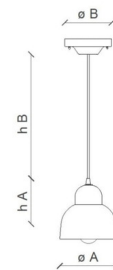

Description

The Berimbau Pendant brings a clean decorative look to your interior space. The unique shaped ceramic shade is complemented with a matching color canopy. Available in two sizes.

Shown in turquoise

Height A	4.72"
Height B	43.30" (max)
Ø mounting plate	4.92"
Ø lampshade	4.33"

Height A	6.30"
Height B	43.30" (max)
Ø mounting plate	4.92"
Ø lampshade	5.91"

Specifications

COLOR Turquoise
 BODY FINISH N/A
 WATTAGE 25W
 DIMMER Standard 120V
 DIMENSIONS 4.33"W x 4.72"H
 BULB NOT INCLUDED 1 x G16.5/Candelabra (E12)/25W/120V Incandescent
 OTHER BULB OPTIONS 1 x G16.5/Candelabra (E12)/120V LED
 COUNTRY OF ORIGIN Italy