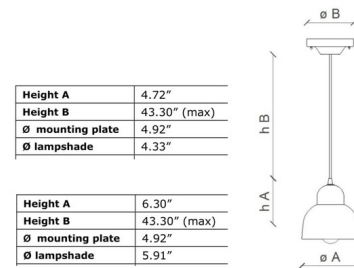

### Specifications

COLOR . . . . . Sand Grey  
 BODY FINISH . . . . . N/A  
 WATTAGE . . . . . 25W  
 DIMMER . . . . . Standard 120V  
 DIMENSIONS . . . . . 4.33"W x 4.72"H  
 BULB NOT INCLUDED . . . . . 1 x G16.5/Candelabra (E12)/25W/120V Incandescent  
 OTHER BULB OPTIONS . . . . . 1 x G16.5/Candelabra (E12)/120V LED  
 COUNTRY OF ORIGIN . . . . . Italy

### Technical Information

PRODUCT DIMENSIONS . . . . . Max Adjustavloe Cable Length: 43.3"

Shown in sand grey

CLICK TO VIEW PRODUCT

Notes: