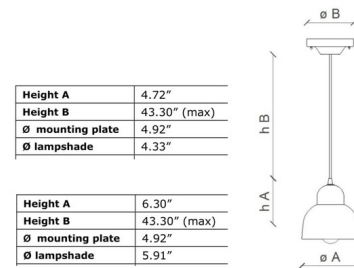

### Specifications

COLOR . . . . . Sand Grey  
 BODY FINISH . . . . . N/A  
 WATTAGE . . . . . 25W  
 DIMMER . . . . . Standard 120V  
 DIMENSIONS . . . . . 4.33"W x 4.72"H  
 BULB NOT INCLUDED . . . . . 1 x G16.5/Candelabra (E12)/25W/120V Incandescent  
 OTHER BULB OPTIONS . . . . . 1 x G16.5/Candelabra (E12)/120V LED  
 COUNTRY OF ORIGIN . . . . . Italy

### Technical Information

PRODUCT DIMENSIONS . . . . . Max Adjustavloec Cable Length: 43.3"

Shown in sand grey

CLICK TO VIEW PRODUCT

Notes: