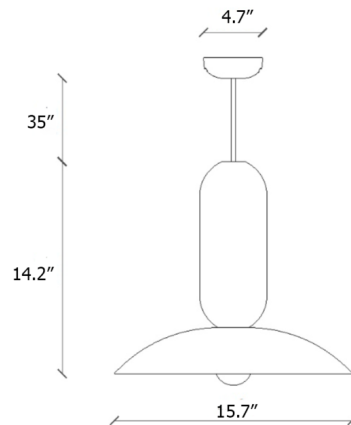

### Specifications

COLOR	N/A
BODY FINISH	Turquoise / Poke Orange
WATTAGE	7W
DIMMER	Standard 120V
DIMENSIONS	15.748"W x 14.173"H
BULB NOT INCLUDED	1 x A19/Medium (E26)/7W/120V LED
OTHER BULB OPTIONS	1 x A19/Medium (E26)/120V LED
COUNTRY OF ORIGIN	Italy