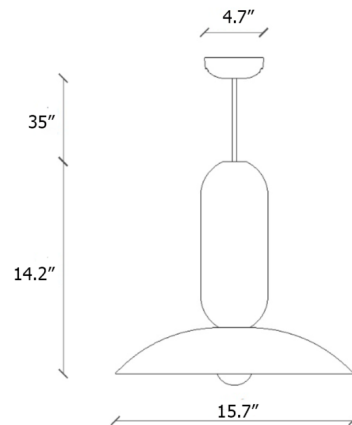

Description

The Pau Pendant features a bold and playful personality. The combination of colors and geometric shapes makes this modern piece perfect for any style.

Shown in cream / turquoise

Specifications

COLOR	N/A
BODY FINISH	Cream / Turquoise
WATTAGE	7W
DIMMER	Standard 120V
DIMENSIONS	15.748"W x 14.173"H
BULB NOT INCLUDED	1 x A19/Medium (E26)/7W/120V LED
OTHER BULB OPTIONS	1 x A19/Medium (E26)/120V LED
COUNTRY OF ORIGIN	Italy