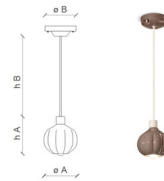

### Specifications

COLOR . . . . . Sage Green  
 BODY FINISH . . . . . N/A  
 WATTAGE . . . . . 7W  
 DIMMER . . . . . Standard 120V  
 DIMENSIONS . . . . . 5.12"W x 5.51"H  
 BULB NOT INCLUDED . . . . . 1 x B10/Candelabra (E12)/7W/120V LED  
 COUNTRY OF ORIGIN . . . . . Italy

### Technical Information

PRODUCT DIMENSIONS . . . . . Max Adjustable Length: 43.3"

Notes:

Shown in sage green

#### SPECIFIC INFORMATION

Height A	5.51"	Socket	1 x E12
Height B	43.30" (max)	Max Power	28 Watt
Ø mounting plate	4.92"	U.L.	Yes
Ø lampshade	5.12"	Voltage	120
Materials	Ceramic - metal	Weight lbs	2.03
IP	20	Adjustability	Yes
Class	I		

#### SPECIFIC INFORMATION

Height A	11.8"	Socket	1 x E26
Height B	43.30" (max)	Max Power	40 Watt
Ø mounting plate	4.92"	U.L.	Yes
Ø lampshade	13.4"	Voltage	120
Materials	Ceramic	Weight lbs	9.24
IP	20	Adjustability	Yes
Class	I		