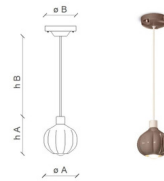

Description

The Afoxe Pendant brings a decorative pop of color to your interior space. The pumpkin shades ceramic diffuser is lined in white and complemented by a matching canopy.

Shown in mocha

SPECIFIC INFORMATION

Height A	5.51"	Socket	1 x E27
Height B	43.30" (max)	Max Power	28 Watt
Ø mounting plate	4.92"	U.L.	Yes
Ø lampshade	5.12"	Voltage	120
Materials	Ceramic - metal	Weight lbs	2.03
IP	20	Adjustability	Yes
Class	I		

SPECIFIC INFORMATION

Height A	11.8"	Socket	1 x E26
Height B	43.30" (max)	Max Power	40 Watt
Ø mounting plate	4.92"	U.L.	Yes
Ø lampshade	13.4"	Voltage	120
Materials	Ceramic	Weight lbs	9.24
IP	20	Adjustability	Yes
Class	I		

Specifications

COLOR Mocha
 BODY FINISH N/A
 WATTAGE 7W
 DIMMER Standard 120V
 DIMENSIONS 5.12"W x 5.51"H
 BULB NOT INCLUDED 1 x B10/Candelabra (E12)/7W/120V LED
 COUNTRY OF ORIGIN Italy

CLICK TO VIEW PRODUCT