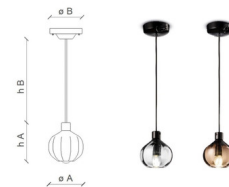

Description

The Afoxe Glass Pendant brings a decorative elegance to your interior space. The glass diffuser is cut in a way that makes it look like a cage. Complemented with a ceramic stem and canopy.

Shown in bronze / smoke

Specifications

COLOR Smoke
BODY FINISH Bronze
WATTAGE 25W
DIMMER Standard 120V
DIMENSIONS 5.12"W x 5.51"H
BULB NOT INCLUDED 1 x B10/Candelabra (E12)/25W/120V Incandescent
OTHER BULB OPTIONS 1 x B10/Candelabra (E12)/120V LED
COUNTRY OF ORIGIN Italy

Technical Information

PRODUCT DIMENSIONS Max Adjustable Length: 43.3"

Notes:

SAFETY STANDARDS

SPECIFIC INFORMATION

Height A	5.51"	Socket	1 x E12
Height B	43.30" (max)	Max Power	28 Watt
Ø mounting plate	4.92"	UL	Yes
Ø lampshade	5.12"	Voltage	120
Materials	Ceramic - Metal - Glass	Weight lbs	1,45
IP	20	Adjustability	Yes
Class	I		