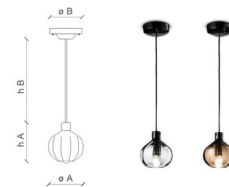

Description

The Afoxe Glass Pendant brings a decorative elegance to your interior space. The glass diffuser is cut in a way that makes it look like a cage. Complemented with a ceramic stem and canopy.

Shown in bronze / smoke

SAFETY STANDARDS

SPECIFIC INFORMATION

Height A	5.51"	Socket	1 x E12
Height B	43.30" (max)	Max Power	28 Watt
Ø mounting plate	4.92"	UL	Yes
Ø lampshade	5.12"	Voltage	120
Materials	Ceramic - Metal - Glass	Weight lbs	1,45
IP	20	Adjustability	Yes
Class	I		

Specifications

COLOR Smoke
 BODY FINISH Bronze
 WATTAGE 25W
 DIMMER Standard 120V
 DIMENSIONS 5.12"W x 5.51"H
 BULB NOT INCLUDED 1 x B10/Candelabra (E12)/25W/120V Incandescent
 OTHER BULB OPTIONS 1 x B10/Candelabra (E12)/120V LED
 COUNTRY OF ORIGIN Italy

Technical Information

PRODUCT DIMENSIONS Max Adjustable Length: 43.3"

CLICK TO VIEW PRODUCT

Notes: