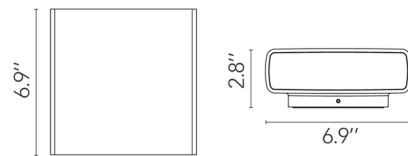

CLICK TO VIEW PRODUCT

Notes: