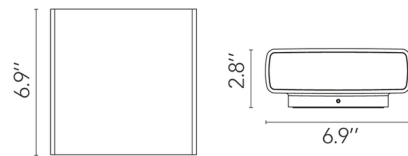

### Description

Experience illumination that reaches new heights with the Flos Climber 175 Outdoor Wall Sconce. This minimalist light box is designed to cast light elegantly high up your walls, creating a striking architectural effect for any exterior. Its simple geometric body is precision-crafted from low copper die-cast aluminum, ensuring superior durability and resistance to harsh outdoor conditions. The robust powder coat finish provides exceptional strength and resilience against heat and UV radiation, guaranteeing lasting beauty. Further enhancing its performance, the Climber 175 features glass-protected optics that effectively minimize glare while maximizing visual comfort, delivering a clear and inviting light. An integral non-dimmable LED driver ensures consistent, reliable illumination. Please note that the uplight/downlight 4000K fixture with a 72-degree beam angle is not available in Forest Green, offering tailored options to perfectly suit your outdoor aesthetic and lighting needs.

### Specifications

COLOR	N/A
BODY FINISH	White
WATTAGE	12W
DIMMER	Not Dimmable
DIMENSIONS	6.9"W x 6.9"H x 2.8"D
INTEGRATED LED MODULE	1 x LED/12W/120V LED

### Technical Information

BEAM ANGLE	16°
COLOR RENDERING	80 CRI
LAMP COLOR	2700K
LUMENS/WATT	72.00
LUMINOUS FLUX	864 lumens

Shown in white

CLICK TO VIEW PRODUCT

Notes: