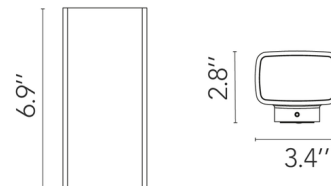

### Specifications

COLOR	N/A
BODY FINISH	White
WATTAGE	7W
DIMMER	Not Dimmable
DIMENSIONS	3.4"W x 6.9"H x 2.8"D
INTEGRATED LED MODULE	1 x LED/7W/120V LED

### Technical Information

BEAM ANGLE	14°
COLOR RENDERING	80 CRI
LAMP COLOR	2700K
LUMENS/WATT	55.29
LUMINOUS FLUX	387 lumens

Shown in white

CLICK TO VIEW PRODUCT

Notes: