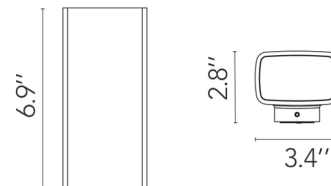

CLICK TO VIEW PRODUCT

Notes: