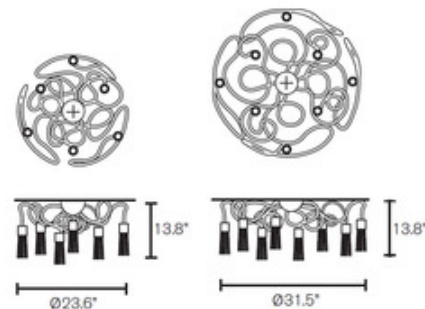

COMPANY	PROJECT	FIXTURE TYPE	APPROVED BY	DATE