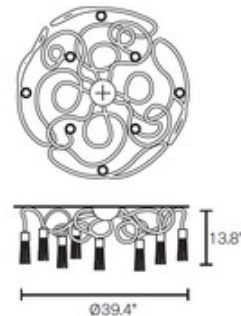

COMPANY	PROJECT	FIXTURE TYPE	APPROVED BY	DATE