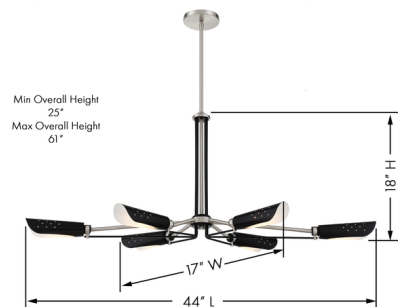

### Description

The Turbine Island Light features modern, industrial styling with multiple arms emanating from an angular frame in Brushed Nickel finish. Elongated shades with small perforations allow light to escape upwards towards the ceiling, while the white interior of the shades reflects light downwards.

### Specifications

COLOR . . . . . Coal  
BODY FINISH . . . . . Brushed Nickel  
WATTAGE . . . . . 360W  
DIMMER . . . . . Standard 120V  
DIMENSIONS . . . . . 44"L x 18"W x 17"H  
BULB NOT INCLUDED . . . . . 6 x T8/Candelabra (E12)/60W/120V Incandescent  
OTHER BULB OPTIONS . . . . . 6 x T8/Candelabra (E12)/120V LED

### Technical Information

PRODUCT DIMENSIONS . . . . . Canopy: 5" diameter x 0.63"H

CLICK TO VIEW PRODUCT

Notes: