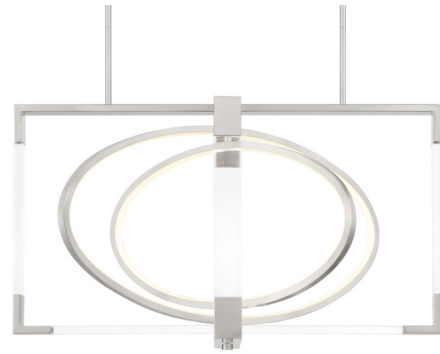

## Double Take Island Light

By George Kovacs

### Description

The Double Take Island Light features a pair of concentric metal oval within a rectangular, clear acrylic frame. The central rings house integrated LED lamps and can be rotated side to side to adjust the direction of the light. The Brushed Nickel metal finish perfectly complements the acrylic with a modern accent.

Shown in clear / brushed nickel

### Specifications

COLOR . . . . . Brushed Nickel  
BODY FINISH . . . . . Clear  
WATTAGE . . . . . 50W  
DIMMER . . . . . Low Voltage Electronic  
DIMENSIONS . . . . . 32"L x 21.25"W x 18.5"H  
INTEGRATED LED MODULE . . . . . 1 x LED/50W/120V LED