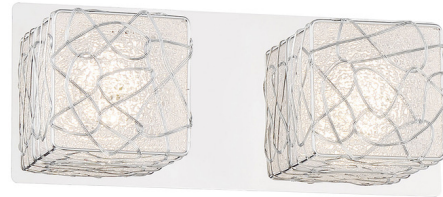

Lightology

lightology.com
866-954-4489
07-07-26

Project: _____

Company: _____

Location: _____ Fixture Type: _____

SPEC #: **GKV1127357**

Approved On: _____ Approved By: _____

Livewire Bathroom Vanity Light

By George Kovacs

Description

The Livewire Bathroom Vanity Light will add a striking accent to a bathroom vanity with a row of textured square shades. The plastic shades feature a rough texture reminiscent of molded glass to diffuse light from the integrated LED lamps. Chrome cages around the shades add another layer of texture. The look is completed with a rectangular chrome backplate for a sleek, modern expression.

Shown in chrome / frosted

Specifications

COLOR Frosted
BODY FINISH Chrome
WATTAGE 14W
DIMMER Low Voltage Electronic
DIMENSIONS 12.6"W x 5.12"H x 3.02"D
INTEGRATED LED MODULE 2 x LED/7W/120V LED

Technical Information

PRODUCT DIMENSIONS Shade: 3.94"W x 3.94"H x 2.24"D
LAMP LIFE 25000 hours
COLOR RENDERING 96 CRI
LAMP COLOR 3000K
LUMENS/WATT 158.71
LUMINOUS FLUX 1111 lumens

CLICK TO VIEW PRODUCT

Notes: