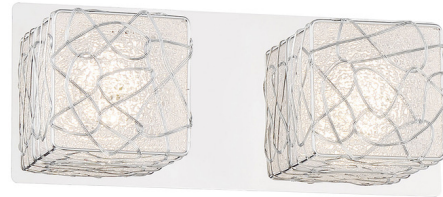

Lightology

lightology.com
866-954-4489
04-05-26

Project: _____

Company: _____

Location: _____ Fixture Type: _____

SPEC #: **GKV1127357**

Approved On: _____ Approved By: _____

Livewire Bathroom Vanity Light

By George Kovacs

Description

The Livewire Bathroom Vanity Light will add a striking accent to a bathroom vanity with a row of textured square shades. The plastic shades feature a rough texture reminiscent of molded glass to diffuse light from the integrated LED lamps. Chrome cages around the shades add another layer of texture. The look is completed with a rectangular chrome backplate for a sleek, modern expression.

Shown in chrome / frosted

Specifications

COLOR Frosted
BODY FINISH Chrome
WATTAGE 14W
DIMMER Low Voltage Electronic
DIMENSIONS 12.6"W x 5.12"H x 3.02"D
INTEGRATED LED MODULE 2 x LED/7W/120V LED

Technical Information

PRODUCT DIMENSIONS Shade: 3.94"W x 3.94"H x 2.24"D
LAMP LIFE 25000 hours
COLOR RENDERING 96 CRI
LAMP COLOR 3000K
LUMENS/WATT 158.71
LUMINOUS FLUX 1111 lumens

CLICK TO VIEW PRODUCT

Notes: