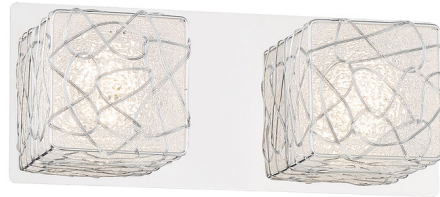

Lightology

lightology.com
866-954-4489
05-21-26

Project: _____

Company: _____

Location: _____ Fixture Type: _____

SPEC #: **GKV1127357**

Approved On: _____ Approved By: _____

Livewire Bathroom Vanity Light

By George Kovacs

Description

The Livewire Bathroom Vanity Light will add a striking accent to a bathroom vanity with a row of textured square shades. The plastic shades feature a rough texture reminiscent of molded glass to diffuse light from the integrated LED lamps. Chrome cages around the shades add another layer of texture. The look is completed with a rectangular chrome backplate for a sleek, modern expression.

Shown in chrome / frosted

Specifications

COLOR Frosted
BODY FINISH Chrome
WATTAGE 14W
DIMMER Low Voltage Electronic
DIMENSIONS 12.6"W x 5.12"H x 3.02"D
INTEGRATED LED MODULE 2 x LED/7W/120V LED

Technical Information

PRODUCT DIMENSIONS Shade: 3.94"W x 3.94"H x 2.24"D
LAMP LIFE 25000 hours
COLOR RENDERING 96 CRI
LAMP COLOR 3000K
LUMENS/WATT 158.71
LUMINOUS FLUX 1111 lumens

CLICK TO VIEW PRODUCT

Notes: