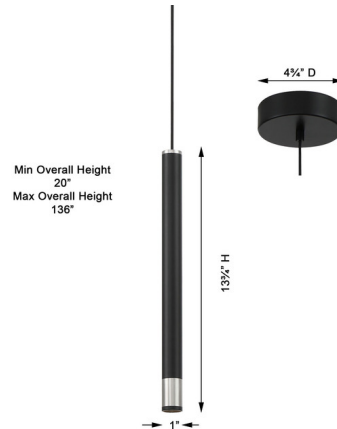

By George Kovacs

Description

The Wand Mini Pendant sports a slim silhouette with a dark Coal finish and Brushed Nickel accent. Place a grouping over a bar or kitchen island to highlight a contemporary interior.

Specifications

COLOR Clear
BODY FINISH Coal / Brushed Nickel
WATTAGE 4.8W
DIMMER Low Voltage Electronic
DIMENSIONS 4.75"W x 14"H x 4.75"D
INTEGRATED LED MODULE 1x LED/4.8W/120V LED

Notes:

Shown in coal / brushed nickel / clear