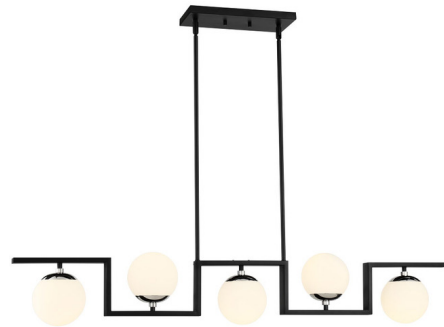

## Alluria II Island Light

By George Kovacs

### Description

The Alluria II Island Light features a group of etched opal glass globes horizontally arranged along an angular frame in dark coal finish. Alluria's geometric design will add an intriguing visual accent to a contemporary space.

Shown in coal / etched opal

### Specifications

COLOR . . . . . Etched Opal  
BODY FINISH . . . . . Coal  
WATTAGE . . . . . 300W  
DIMMER . . . . . Standard 120V  
DIMENSIONS . . . . . 46.5"L x 6.25"W x 9.88"H  
BULB NOT INCLUDED . . . . . 5 x B10/Candelabra (E12)/60W/120V Incandescent  
OTHER BULB OPTIONS . . . . . 5 x B10/Candelabra (E12)/120V LED