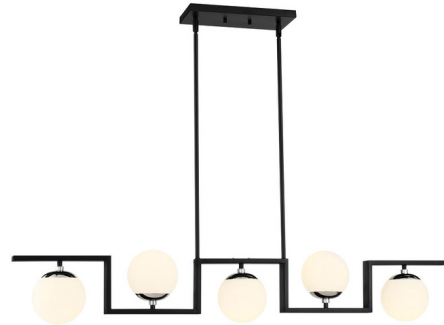

Lightology

lightology.com
866-954-4489
06-30-26

Project: _____

Company: _____

Location: _____ Fixture Type: _____

SPEC #: **GKV1127394**

Approved On: _____ Approved By: _____

Alluria II Island Light

By George Kovacs

Description

The Alluria II Island Light features a group of etched opal glass globes horizontally arranged along an angular frame in dark coal finish. Alluria's geometric design will add an intriguing visual accent to a contemporary space.

Shown in coal / etched opal

Specifications

COLOR Etched Opal
BODY FINISH Coal
WATTAGE 300W
DIMMER Standard 120V
DIMENSIONS 46.5"L x 6.25"W x 9.88"H
BULB NOT INCLUDED 5 x B10/Candelabra (E12)/60W/120V Incandescent
OTHER BULB OPTIONS 5 x B10/Candelabra (E12)/120V LED