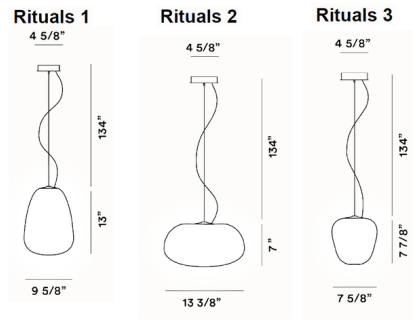

By Foscarini

Description

The Rituals Pendant is available in three unique shapes composed of lacquered metal and blown satin glass.

Shown in white

Specifications

COLOR White
BODY FINISH N/A
WATTAGE 9W
DIMMER Standard 120V
DIMENSIONS 7.5"W x 8.13"H
BULB NOT INCLUDED 1 x A19/Medium (E26)/9W/120V LED