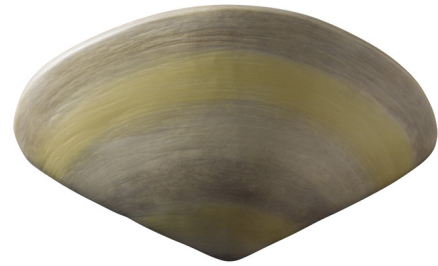

Lightology

lightology.com
866-954-4489
04-10-26

Project: _____

Company: _____

Location: _____ Fixture Type: _____

SPEC #: **JUS1127724**

Approved On: _____ Approved By: _____

Ambiance Clam Shell Wall Sconce By Justice Design

Description

Boost the look of any corner of your home with refreshing lighting, courtesy of the Justice Design Ambiance Clam Shell Wall Sconce. Sculpted to mirror a beautiful, oceanic conch shell, this light is made from hand-cast, hand-finished ceramic material and will not rust or corrode. This dynamic, energy-efficient wall sconce is damp location rated, and will effortlessly flood your favorite indoor space with crisp light. Use this perfect accent light to add a subtle touch of light to your entryway, hallway or living room space.

Shown in clam shell

Specifications

COLOR	N/A
BODY FINISH	Clam Shell
WATTAGE	60W
DIMMER	Standard 120V
DIMENSIONS	11.5"W x 6.25"H x 5.25"D
BULB NOT INCLUDED	1 x G16.5/Medium (E26)/60W/120V Incandescent
OTHER BULB OPTIONS	1 x G16.5/Medium (E26)/120V LED
COUNTRY OF ORIGIN	United States