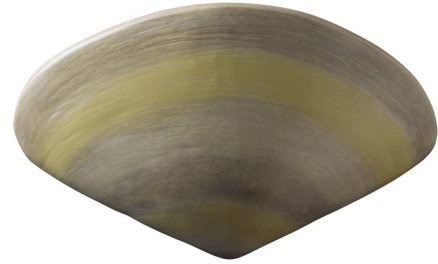

Lightology

lightology.com
866-954-4489
06-04-26

Project: _____

Company: _____

Location: _____ Fixture Type: _____

SPEC #: **JUS1127724**

Approved On: _____ Approved By: _____

Ambiance Clam Shell Wall Sconce

By Justice Design

Description

Boost the look of any corner of your home with refreshing lighting, courtesy of the Justice Design Ambiance Clam Shell Wall Sconce. Sculpted to mirror a beautiful, oceanic conch shell, this light is made from hand-cast, hand-finished ceramic material and will not rust or corrode. This dynamic, energy-efficient wall sconce is damp location rated, and will effortlessly flood your favorite indoor space with crisp light. Use this perfect accent light to add a subtle touch of light to your entryway, hallway or living room space.

Shown in clam shell

Specifications

COLOR	N/A
BODY FINISH	Clam Shell
WATTAGE	60W
DIMMER	Standard 120V
DIMENSIONS	11.5"W x 6.25"H x 5.25"D
BULB NOT INCLUDED	1 x G16.5/Medium (E26)/60W/120V Incandescent
OTHER BULB OPTIONS	1 x G16.5/Medium (E26)/120V LED
COUNTRY OF ORIGIN	United States