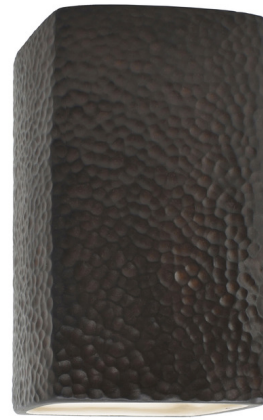

Lightology

lightology.com
866-954-4489
04-25-26

Project: _____

Company: _____

Location: _____ Fixture Type: _____

SPEC #: **JUS1127747**

Approved On: _____ Approved By: _____

Ambiance 0950 Dark Sky Outdoor Wall Sconce By Justice Design

Description

The Ambiance 0950 Dark Sky Outdoor Wall Sconce brings a warm, beauty to your exterior space. The rectangular Ceramic shade open at the bottom, casting warm shadows of light down across your area. Note: Dark Sky Ordinance was developed as outdoor lighting standards that reduce glare, light trespass, and sky glow. Note: Bisque option may be painted to a color of your choosing at home.

Shown in hammered iron

Specifications

COLOR	N/A
BODY FINISH	Hammered Iron
WATTAGE	100W
DIMMER	Standard 120V
DIMENSIONS	7.25"W x 13.5"H x 6.5"D
BULB NOT INCLUDED	1 x A19/Medium (E26)/100W/120V Incandescent
COUNTRY OF ORIGIN	United States