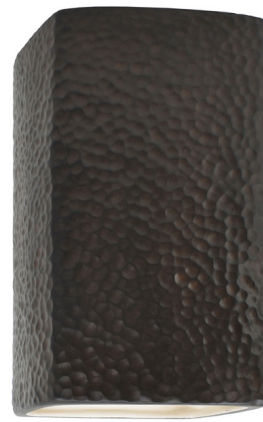

## Ambiance 0950 Dark Sky Outdoor Wall Sconce By Justice Design

### Description

The Ambiance 0950 Dark Sky Outdoor Wall Sconce brings a warm, beauty to your exterior space. The rectangular Ceramic shade open at the bottom, casting warm shadows of light down across your area. Note: Dark Sky Ordinance was developed as outdoor lighting standards that reduce glare, light trespass, and sky glow. Note: Bisque option may be painted to a color of your choosing at home.

Shown in hammered iron