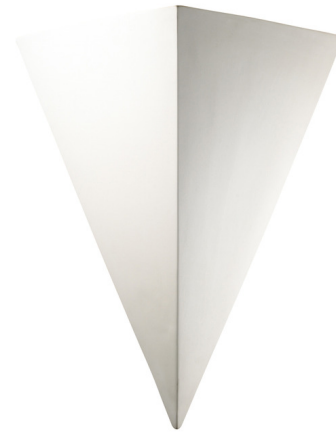

Lightology

lightology.com
866-954-4489
04-27-26

Project: _____

Company: _____

Location: _____ Fixture Type: _____

SPEC #: **JUS1127763**

Approved On: _____ Approved By: _____

Ambiance RB Triangle Outdoor Wall Sconce By Justice Design

Description

Make your home's exterior brighter, bolder and a little bit safer with the Justice Design Ambiance Really Big Triangle Outdoor Wall Sconce. This strong and sturdy wall-mounted outdoor light is made from hand-cast, hand-finished ceramic material and will not rust or corrode. This ultra-durable, energy-efficient wall sconce is damp location rated, and will effortlessly flood your outdoor space with crisp, ambient light. Situate this wall light on your porch, patio or on the side of your home to add extra light all year long.

Shown in bisque

Specifications

COLOR	N/A
BODY FINISH	Bisque
WATTAGE	200W
DIMMER	Standard 120V
DIMENSIONS	20.25"W x 25"H x 11.25"D
BULB NOT INCLUDED	2 x A19/Medium (E26)/100W/120V Incandescent
OTHER BULB OPTIONS	1 x A19/Medium (E26)/120V LED
COUNTRY OF ORIGIN	United States