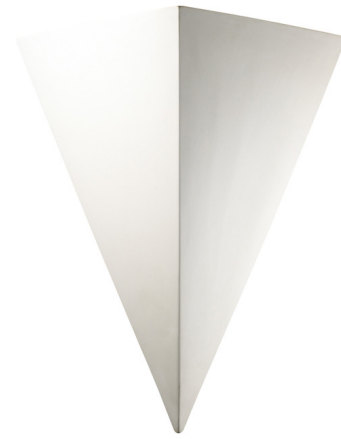

Lightology

lightology.com
866-954-4489
04-13-26

Project: _____

Company: _____

Location: _____ Fixture Type: _____

SPEC #: **JUS1127764**

Approved On: _____ Approved By: _____

Ambiance RB Triangle Wall Sconce By Justice Design

Description

Make a big statement with your indoor lighting choices courtesy of the Justice Design Ambiance Really Big Triangle Wall Sconce. This beautiful wall-mounted light is made from hand-cast, hand-finished ceramic material and will not rust or corrode. This luxurious, energy-efficient wall sconce is damp location rated, and will effortlessly flood your indoor space with crisp, ambient light. Reimagine how beautiful your living room, entryway, bedroom, hallway or finished basement space can be with Justice Design lighting.

Shown in bisque

Specifications

COLOR	N/A
BODY FINISH	Bisque
WATTAGE	200W
DIMMER	Standard 120V
DIMENSIONS	20.25"W x 25"H x 11.25"D
BULB NOT INCLUDED	2 x A19/Medium (E26)/100W/120V Incandescent
OTHER BULB OPTIONS	1 x A19/Medium (E26)/120V LED
COUNTRY OF ORIGIN	United States