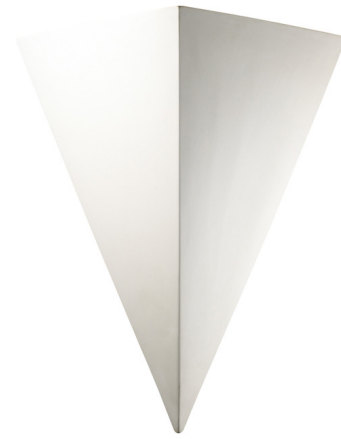

Lightology

lightology.com
866-954-4489
06-04-26

Project: _____

Company: _____

Location: _____ Fixture Type: _____

SPEC #: **JUS1127764**

Approved On: _____ Approved By: _____

Ambiance RB Triangle Wall Sconce By Justice Design

Description

Make a big statement with your indoor lighting choices courtesy of the Justice Design Ambiance Really Big Triangle Wall Sconce. This beautiful wall-mounted light is made from hand-cast, hand-finished ceramic material and will not rust or corrode. This luxurious, energy-efficient wall sconce is damp location rated, and will effortlessly flood your indoor space with crisp, ambient light. Reimagine how beautiful your living room, entryway, bedroom, hallway or finished basement space can be with Justice Design lighting.

Shown in bisque

Specifications

COLOR	N/A
BODY FINISH	Bisque
WATTAGE	200W
DIMMER	Standard 120V
DIMENSIONS	20.25"W x 25"H x 11.25"D
BULB NOT INCLUDED	2 x A19/Medium (E26)/100W/120V Incandescent
OTHER BULB OPTIONS	1 x A19/Medium (E26)/120V LED
COUNTRY OF ORIGIN	United States