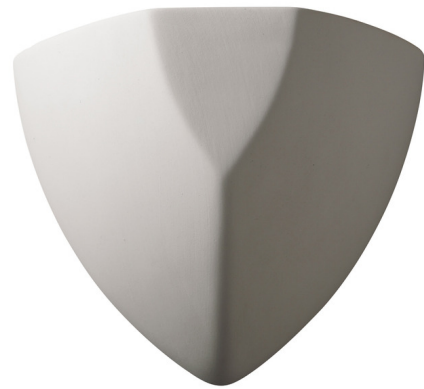

Lightology

lightology.com
866-954-4489
05-17-26

Project: _____

Company: _____

Location: _____ Fixture Type: _____

SPEC #: **JUS1127785**

Approved On: _____ Approved By: _____

Ambiance Ambis Wall Sconce

By Justice Design

Description

Refresh your indoor lighting scheme with a stylish and beautiful fixture like the Justice Design Ambiance Small ADA Ambis Wall Sconce. This energy efficient indoor wall light is made from hand-cast, hand-finished ceramic material and will not rust or corrode. This impressive wall-mounted light fixture is made in the USA and will thrive within a wide variety of indoor lighting schemes. Make your home bolder and more beautiful with a luxurious wall sconce from Justice Design.

Shown in bisque

Specifications

COLOR	N/A
BODY FINISH	Bisque
WATTAGE	60W
DIMMER	Standard 120V
DIMENSIONS	6.75"W x 5.5"H x 4"D
BULB NOT INCLUDED	1 x G16.5/Medium (E26)/60W/120V Incandescent
OTHER BULB OPTIONS	1 x G16.5/Medium (E26)/120V LED
COUNTRY OF ORIGIN	United States