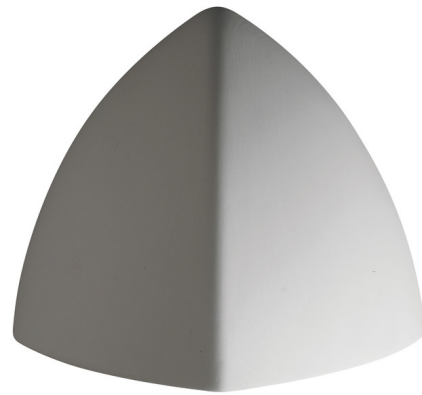

Lightology

lightology.com
866-954-4489
05-18-26

Project: _____

Company: _____

Location: _____ Fixture Type: _____

SPEC #: **JUS1127801**

Approved On: _____ Approved By: _____

Ambiance 1800 Outdoor Wall Sconce By Justice Design

Description

Take a thoughtful approach to lighting and styling the exterior of your home with the Justice Design Ambiance Small Ambis Downlight Outdoor Wall Sconce. This luxurious outdoor wall light is made from hand-cast, hand-finished ceramic material and will not rust or corrode. This ultra-durable, energy-efficient wall sconce is wet location rated, and will effortlessly flood your home's exterior with warm, ambient light. From the cutting-edge look to the performance, this wall-mounted outdoor light will add a sharp look to your porch or patio space.

Shown in bisque

Specifications

COLOR	N/A
BODY FINISH	Bisque
WATTAGE	60W
DIMMER	Standard 120V
DIMENSIONS	7"W x 5.75"H x 4.5"D
BULB NOT INCLUDED	1 x G16.5/Medium (E26)/60W/120V Incandescent
OTHER BULB OPTIONS	1 x G16.5/Medium (E26)/120V LED
COUNTRY OF ORIGIN	United States