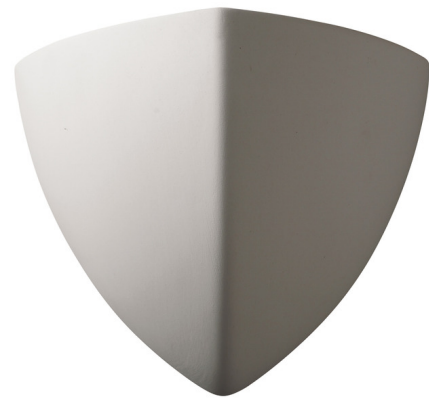

## Ambiance 1800 Wall Sconce By Justice Design

### Description

Take a thoughtful approach to lighting and styling your home with the Justice Design Ambiance Small Ambis Wall Sconce. This luxurious indoor wall light is made from hand-cast, hand-finished ceramic material and will not rust or corrode. This luxurious, energy-efficient wall sconce is damp location rated, and will effortlessly flood your most intimate spaces with warm, ambient light. From the cutting-edge look to the performance, this wall-mounted light will add a sharp look to living room, hallway or bedroom space.

### Specifications

COLOR	N/A
BODY FINISH	Bisque
WATTAGE	60W
DIMMER	Standard 120V
DIMENSIONS	7"W x 5.75"H x 4.5"D
BULB NOT INCLUDED	1 x G16.5/Medium (E26)/60W/120V Incandescent
OTHER BULB OPTIONS	1 x G16.5/Medium (E26)/120V LED
COUNTRY OF ORIGIN	United States