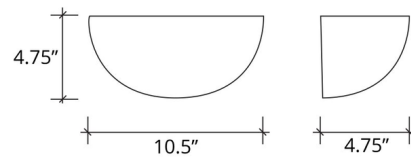

### Specifications

COLOR	N/A
BODY FINISH	Gloss Black
WATTAGE	17W
DIMMER	Standard 120V
DIMENSIONS	10.5"W x 4.75"H x 4.75"D
BULB NOT INCLUDED	1 x A19/Medium (E26)/17W/120V LED
COUNTRY OF ORIGIN	United States